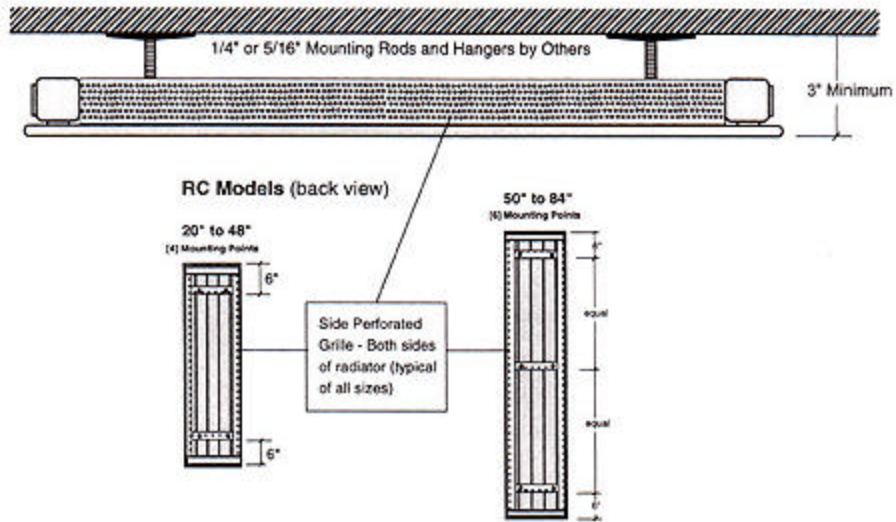

# Model Type RC Ceiling Mounting

86" to 118"	120" to 152"	154" to 188"	190" to 222"	224" to 258"	260" to 290"	292" to 326"	328" to 354"
[8]	[10]	[12]	[14]	[16]	[18]	[20]	[22]
Mounting Points	Mounting Points	Mounting Points	Mounting Points	Mounting Points	Mounting Points	Mounting Points	Mounting Points