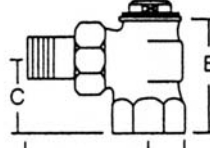

Valves & Vent

VALVE-ST

SIZE	A	B	C
1/2"	3.15"	1.43"	1.18"
3/4"	3.58"	1.58"	1.20"

VALVE-ANG

SIZE	A	B	C	D
1/2"	3.15"	1.43"	1.18"	2.28"
3/4"	3.58"	1.58"	1.20"	2.60"

DEC-ANG

SIZE	A	B	C
1/2"	2.82"	2.80"	1.22"

Combination Union – Shut Off Valves

Runtal offers two types of combination shut off/ union valves that are suitable for balancing and shut off isolation. The VALVE-ST and VALVE-ANG are available in both 1/2" and 3/4" NPT sizes (male threaded union x female threaded connection). The nickel plated VALVE-ST and VALVE-ANG are available in either a straight or angle pattern and may be used in pairs or in combination with the control valves. The DEC-ANG is a decorative chrome angle valve used in pairs to provide elegant connections for towel radiators or radiators .

CONTROL-ST

SIZE	A	B	C
1/2"	3.74"	1.50"	1.12"
3/4"	4.17"	1.50"	1.12"

CONTROL-ANG

SIZE	A	B	C	D
1/2"	2.78"	1.97"	1.02"	2.28"
3/4"	3.10"	2.09"	1.14"	2.60"

CONTROL-REV

SIZE	A	B	C	D
1/2"	3.86"	1.97"	1.02"	2.28"

Self-Contained Thermostatic Control Valves

These nickel plated control valves, combined with the proper control head (as shown below) provide thermostatic control at the radiator. They are available in straight, angle, or reverse angle configurations in both 1/2" and 3/4" sizes (male threaded union X female threaded connections).