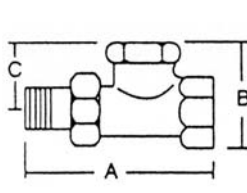

Valves & Vent

VALVE-ST

SIZE	A	B	C
1/2"	3.15"	1.43"	1.18"
3/4"	3.58"	1.58"	1.20"

VALVE-ANG

SIZE	A	B	C	D
1/2"	3.15"	1.43"	1.18"	2.28"
3/4"	3.58"	1.58"	1.20"	2.60"

DEC-ANG

SIZE	A	B	C
1/2"	2.82"	2.80"	1.22"

Combination Union – Shut Off Valves

Runtal offers two types of combination shut off/ union valves that are suitable for balancing and shut off isolation. The VALVE-ST and VALVE-ANG are available in both 1/2" and 3/4" NPT sizes (male threaded union x female threaded connection). The nickel plated VALVE-ST and VALVE-ANG are available in either a straight or angle pattern and may be used in pairs or in combination with the control valves. The DEC-ANG is a decorative chrome angle valve used in pairs to provide elegant connections for towel radiators or radiators .

CONTROL-ST

SIZE	A	B	C
1/2"	3.74"	1.50"	1.12"
3/4"	4.17"	1.50"	1.12"

CONTROL-ANG

SIZE	A	B	C	D
1/2"	2.78"	1.97"	1.02"	2.28"
3/4"	3.10"	2.09"	1.14"	2.60"

CONTROL-REV

SIZE	A	B	C	D
1/2"	3.86"	1.97"	1.02"	2.28"

Self-Contained Thermostatic Control Valves

These nickel plated control valves, combined with the proper control head (as shown below) provide thermostatic control at the radiator. They are available in straight, angle, or reverse angle configurations in both 1/2" and 3/4" sizes (male threaded union X female threaded connections).