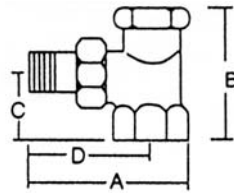

Valves & Vent

VALVE-ST

SIZE	A	B	C
1/2"	3.15"	1.43"	1.18"
3/4"	3.58"	1.58"	1.20"

VALVE-ANG

SIZE	A	B	C	D
1/2"	3.15"	1.43"	1.18"	2.28"
3/4"	3.58"	1.58"	1.20"	2.60"

DEC-ANG

SIZE	A	B	C
1/2"	2.82"	2.80"	1.22"

Combination Union – Shut Off Valves

Runtal offers two types of combination shut off/ union valves that are suitable for balancing and shut off isolation. The VALVE-ST and VALVE-ANG are available in both 1/2" and 3/4" NPT sizes (male threaded union x female threaded connection). The nickel plated VALVE-ST and VALVE-ANG are available in either a straight or angle pattern and may be used in pairs or in combination with the control valves. The DEC-ANG is a decorative chrome angle valve used in pairs to provide elegant connections for towel radiators or radiators .

CONTROL-ST

SIZE	A	B	C
1/2"	3.74"	1.50"	1.12"
3/4"	4.17"	1.50"	1.12"

CONTROL-ANG

SIZE	A	B	C	D
1/2"	2.78"	1.97"	1.02"	2.28"
3/4"	3.10"	2.09"	1.14"	2.60"

CONTROL-REV

SIZE	A	B	C	D
1/2"	3.86"	1.97"	1.02"	2.28"

Self-Contained Thermostatic Control Valves

These nickel plated control valves, combined with the proper control head (as shown below) provide thermostatic control at the radiator. They are available in straight, angle, or reverse angle configurations in both 1/2" and 3/4" sizes (male threaded union X female threaded connections).