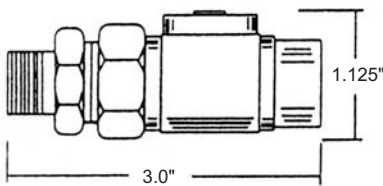

VALVE-PC

Compact Union-Ball Valve

The VALVE-PC is a chrome plated handleless union-shutoff valve, suitable for exposed installation, or installation inside the PC pipe cover. It is available in 1/2" male NPT X 1/2" sweat connection only.

Air Vent

The chrome plated NPT-MV is the standard air vent available from Runtal.