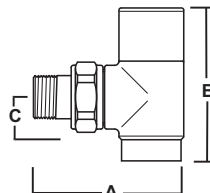

Valves & Vent

VALVE-ST

SIZE	A	B	C
1/2"	3.15"	1.43"	1.18"
3/4"	3.58"	1.58"	1.20"

VALVE-ANG

SIZE	A	B	C	D
1/2"	3.15"	1.43"	1.18"	2.28"
3/4"	3.58"	1.58"	1.20"	2.60"

DEC-ANG

SIZE	A	B	C
1/2"	2.82"	2.80"	1.22"

Combination Union – Shut Off Valves

Runtal offers two types of combination shut off/ union valves that are suitable for balancing and shut off isolation. The VALVE-ST and VALVE-ANG are available in both 1/2" and 3/4" NPT sizes (male threaded union x female threaded connection). The nickel plated VALVE-ST and VALVE-ANG are available in either a straight or angle pattern and may be used in pairs or in combination with the control valves. The DEC-ANG is a decorative chrome angle valve used in pairs to provide elegant connections for towel radiators or radiators .

CONTROL-ST

SIZE	A	B	C
1/2"	3.74"	1.50"	1.12"
3/4"	4.17"	1.50"	1.12"

CONTROL-ANG

SIZE	A	B	C	D
1/2"	2.78"	1.97"	1.02"	2.28"
3/4"	3.10"	2.09"	1.14"	2.60"

CONTROL-REV

SIZE	A	B	C	D
1/2"	3.86"	1.97"	1.02"	2.28"

Self-Contained Thermostatic Control Valves

These nickel plated control valves, combined with the proper control head (as shown below) provide thermostatic control at the radiator. They are available in straight, angle, or reverse angle configurations in both 1/2" and 3/4" sizes (male threaded union X female threaded connections).