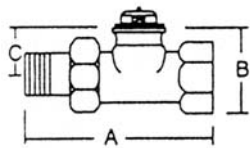

Valves & Vent

VALVE-ST

SIZE	A	B	C
1/2"	3.15"	1.43"	1.18"
3/4"	3.58"	1.58"	1.20"

VALVE-ANG

SIZE	A	B	C	D
1/2"	3.15"	1.43"	1.18"	2.28"
3/4"	3.58"	1.58"	1.20"	2.60"

DEC-ANG

SIZE	A	B	C
1/2"	2.82"	2.80"	1.22"

Combination Union – Shut Off Valves

Runtal offers two types of combination shut off/ union valves that are suitable for balancing and shut off isolation. The VALVE-ST and VALVE-ANG are available in both 1/2" and 3/4" NPT sizes (male threaded union x female threaded connection). The nickel plated VALVE-ST and VALVE-ANG are available in either a straight or angle pattern and may be used in pairs or in combination with the control valves. The DEC-ANG is a decorative chrome angle valve used in pairs to provide elegant connections for towel radiators or radiators .

CONTROL-ST

SIZE	A	B	C
1/2"	3.74"	1.50"	1.12"
3/4"	4.17"	1.50"	1.12"

CONTROL-ANG

SIZE	A	B	C	D
1/2"	2.78"	1.97"	1.02"	2.28"
3/4"	3.10"	2.09"	1.14"	2.60"

CONTROL-REV

SIZE	A	B	C	D
1/2"	3.86"	1.97"	1.02"	2.28"

Self-Contained Thermostatic Control Valves

These nickel plated control valves, combined with the proper control head (as shown below) provide thermostatic control at the radiator. They are available in straight, angle, or reverse angle configurations in both 1/2" and 3/4" sizes (male threaded union X female threaded connections).