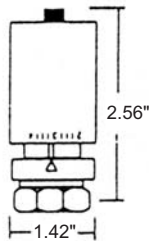

Valves & Vent

VALVE-ST

SIZE	A	B	C
1/2"	3.15"	1.43"	1.18"
3/4"	3.58"	1.58"	1.20"

VALVE-ANG

SIZE	A	B	C	D
1/2"	3.15"	1.43"	1.18"	2.28"
3/4"	3.58"	1.58"	1.20"	2.60"

DEC-ANG

SIZE	A	B	C
1/2"	2.82"	2.80"	1.22"

Combination Union – Shut Off Valves

Runtal offers two types of combination shut off/ union valves that are suitable for balancing and shut off isolation. The VALVE-ST and VALVE-ANG are available in both 1/2" and 3/4" NPT sizes (male threaded union x female threaded connection). The nickel plated VALVE-ST and VALVE-ANG are available in either a straight or angle pattern and may be used in pairs or in combination with the control valves. The DEC-ANG is a decorative chrome angle valve used in pairs to provide elegant connections for towel radiators or radiators .

CONTROL-ST

SIZE	A	B	C
1/2"	3.74"	1.50"	1.12"
3/4"	4.17"	1.50"	1.12"

CONTROL-ANG

SIZE	A	B	C	D
1/2"	2.78"	1.97"	1.02"	2.28"
3/4"	3.10"	2.09"	1.14"	2.60"

CONTROL-REV

SIZE	A	B	C	D
1/2"	3.86"	1.97"	1.02"	2.28"

Self-Contained Thermostatic Control Valves

These nickel plated control valves, combined with the proper control head (as shown below) provide thermostatic control at the radiator. They are available in straight, angle, or reverse angle configurations in both 1/2" and 3/4" sizes (male threaded union X female threaded connections).