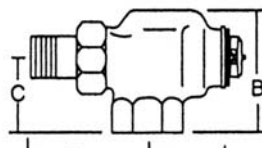

Valves & Vent

VALVE-ST

SIZE	A	B	C
1/2"	3.15"	1.43"	1.18"
3/4"	3.58"	1.58"	1.20"

VALVE-ANG

SIZE	A	B	C	D
1/2"	3.15"	1.43"	1.18"	2.28"
3/4"	3.58"	1.58"	1.20"	2.60"

DEC-ANG

SIZE	A	B	C
1/2"	2.82"	2.80"	1.22"

Combination Union – Shut Off Valves

Runtal offers two types of combination shut off/ union valves that are suitable for balancing and shut off isolation. The VALVE-ST and VALVE-ANG are available in both 1/2" and 3/4" NPT sizes (male threaded union x female threaded connection). The nickel plated VALVE-ST and VALVE-ANG are available in either a straight or angle pattern and may be used in pairs or in combination with the control valves. The DEC-ANG is a decorative chrome angle valve used in pairs to provide elegant connections for towel radiators or radiators .

CONTROL-ST

SIZE	A	B	C
1/2"	3.74"	1.50"	1.12"
3/4"	4.17"	1.50"	1.12"

CONTROL-ANG

SIZE	A	B	C	D
1/2"	2.78"	1.97"	1.02"	2.28"
3/4"	3.10"	2.09"	1.14"	2.60"

CONTROL-REV

SIZE	A	B	C	D
1/2"	3.86"	1.97"	1.02"	2.28"

Self-Contained Thermostatic Control Valves

These nickel plated control valves, combined with the proper control head (as shown below) provide thermostatic control at the radiator. They are available in straight, angle, or reverse angle configurations in both 1/2" and 3/4" sizes (male threaded union X female threaded connections).