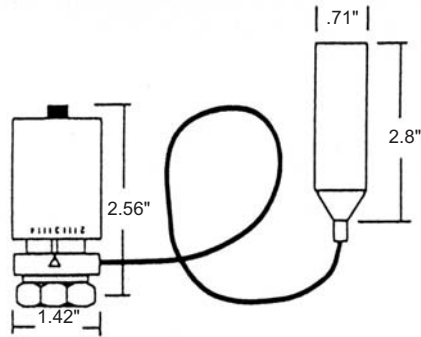

Runtal offers two types of combination shut off/ union valves that are suitable for balancing and shut off isolation. The VALVE-ST and VALVE-ANG are available in both 1/2" and 3/4" NPT sizes (male threaded union x female threaded connection). The nickel plated VALVE-ST and VALVE-ANG are available in either a straight or angle pattern and may be used in pairs or in combination with the control valves. The DEC-ANG is a decorative chrome angle valve used in pairs to provide elegant connections for towel radiators or radiators .

CONTROL-ST

SIZE	A	B	C
1/2"	3.74"	1.50"	1.12"
3/4"	4.17"	1.50"	1.12"

CONTROL-ANG

SIZE	A	B	C	D
1/2"	2.78"	1.97"	1.02"	2.28"
3/4"	3.10"	2.09"	1.14"	2.60"

CONTROL-REV

SIZE	A	B	C	D
1/2"	3.86"	1.97"	1.02"	2.28"

Self-Contained Thermostatic Control Valves

These nickel plated control valves, combined with the proper control head (as shown below) provide thermostatic control at the radiator. They are available in straight, angle, or reverse angle configurations in both 1/2" and 3/4" sizes (male threaded union X female threaded connections).

CONTROL-SENSOR

REMOTE-SEN

Sensor Control Heads

These control sensors are used in conjunction with self-contained control valves above. The CONTROL-SENSOR should be used with the straight or reverse angle valves, where the control sensor head is in the open air. The REMOTE-SEN should be used where the valve and sensor head are behind a pipe trim. The CONTROL-SENSOR is available with a white or black finish.