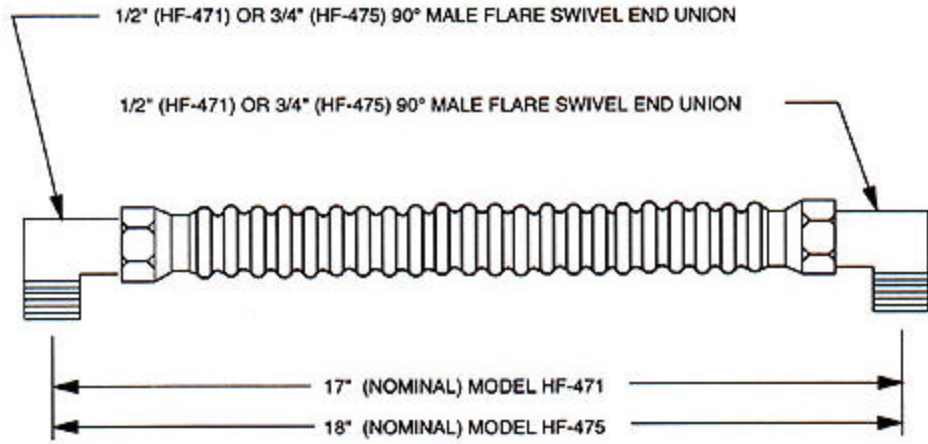

Runtal-Flex Connector

1/2" SIZE - MODEL # HF-470
 3/4" SIZE - MODEL # HF-474

1/2" SIZE - MODEL # HF-471
3/4" SIZE - MODEL # HF-475