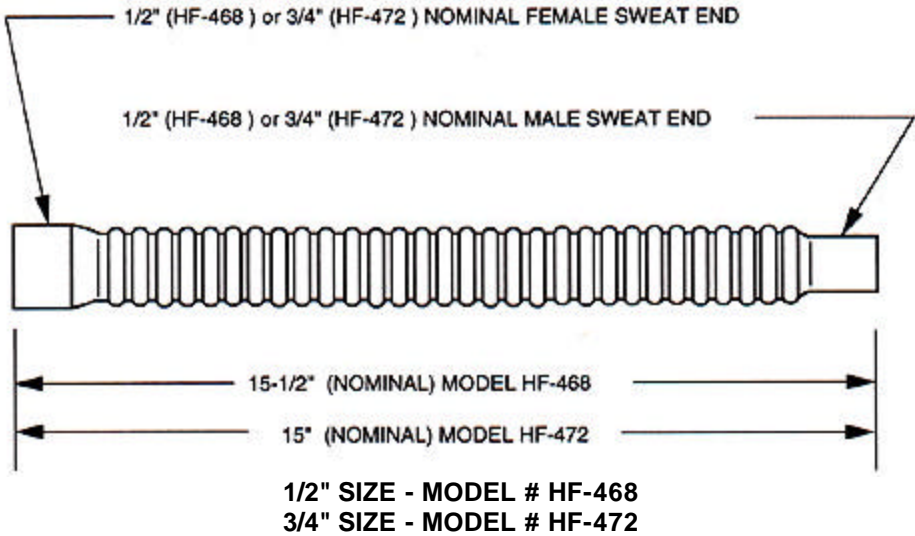

Runtal-Flex Connector

1/2" SIZE - MODEL # HF-470
 3/4" SIZE - MODEL # HF-474

1/2" SIZE - MODEL # HF-471
3/4" SIZE - MODEL # HF-475