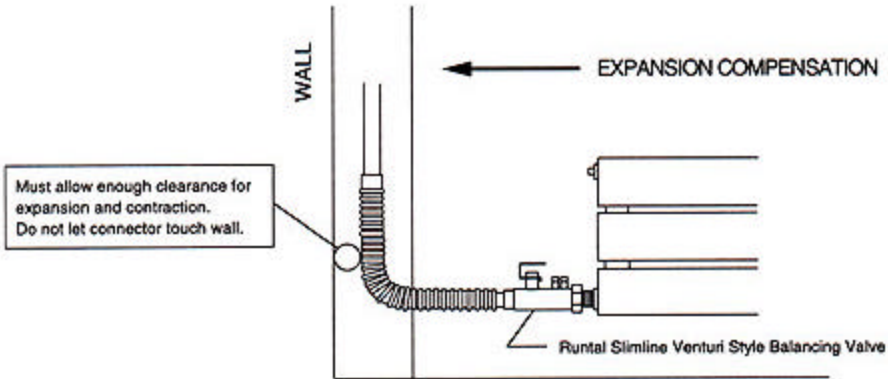

Runtal-Flex Connector

1/2" SIZE - MODEL # HF-470
 3/4" SIZE - MODEL # HF-474

1/2" SIZE - MODEL # HF-471
3/4" SIZE - MODEL # HF-475