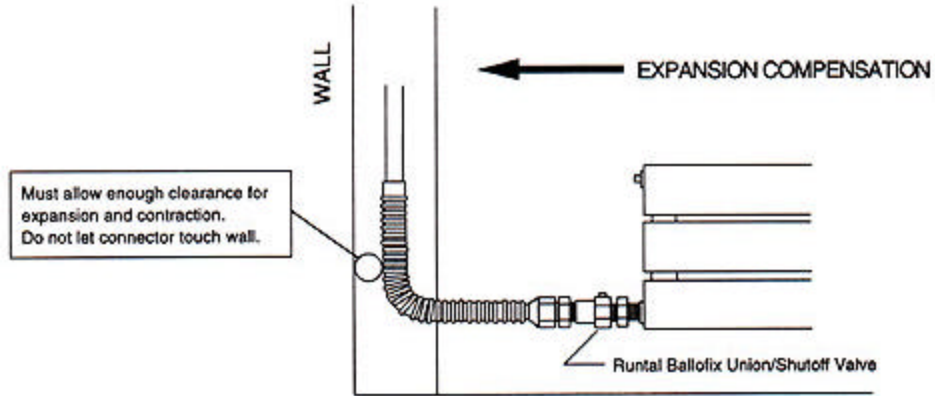

Runtal-Flex Connector

1/2" SIZE - MODEL # HF-470
 3/4" SIZE - MODEL # HF-474

1/2" SIZE - MODEL # HF-471
3/4" SIZE - MODEL # HF-475