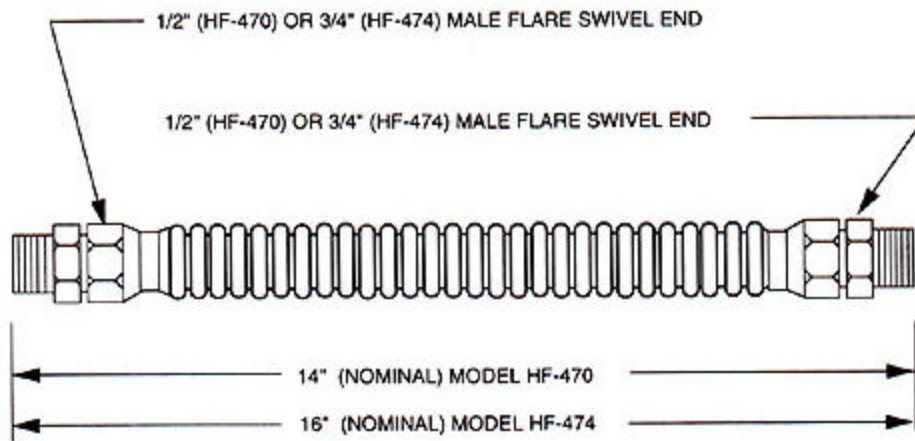

Runtal-Flex Connector

1/2" SIZE - MODEL # HF-470
 3/4" SIZE - MODEL # HF-474

1/2" SIZE - MODEL # HF-471
3/4" SIZE - MODEL # HF-475