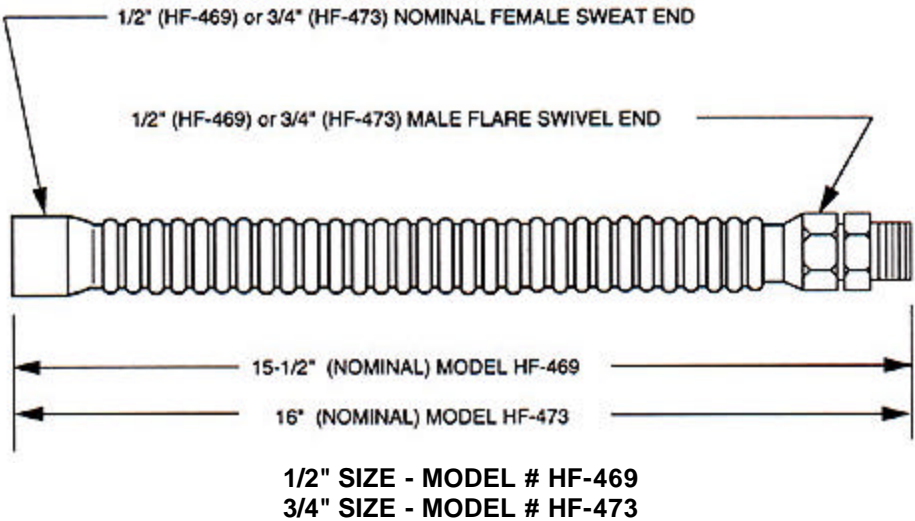

Runtal-Flex Connector

1/2" SIZE - MODEL # HF-470
 3/4" SIZE - MODEL # HF-474

1/2" SIZE - MODEL # HF-471
3/4" SIZE - MODEL # HF-475