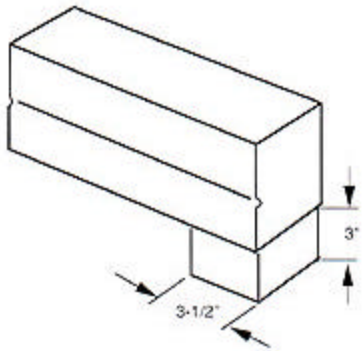

R2F Radiator Double Sided Full Trims

R2F-2 Full Center or End Trim

R2F-2 Full Inside Corner Trim

R2F-2 Full End Cap With Floor Return

R2F-2 Full Outside Corner Trim

NOTES:

1. R2F-2 shown, other model heights similar.
2. All trims are 12" long on the face, unless otherwise noted.
3. Trims are sized to overlap R2F models.