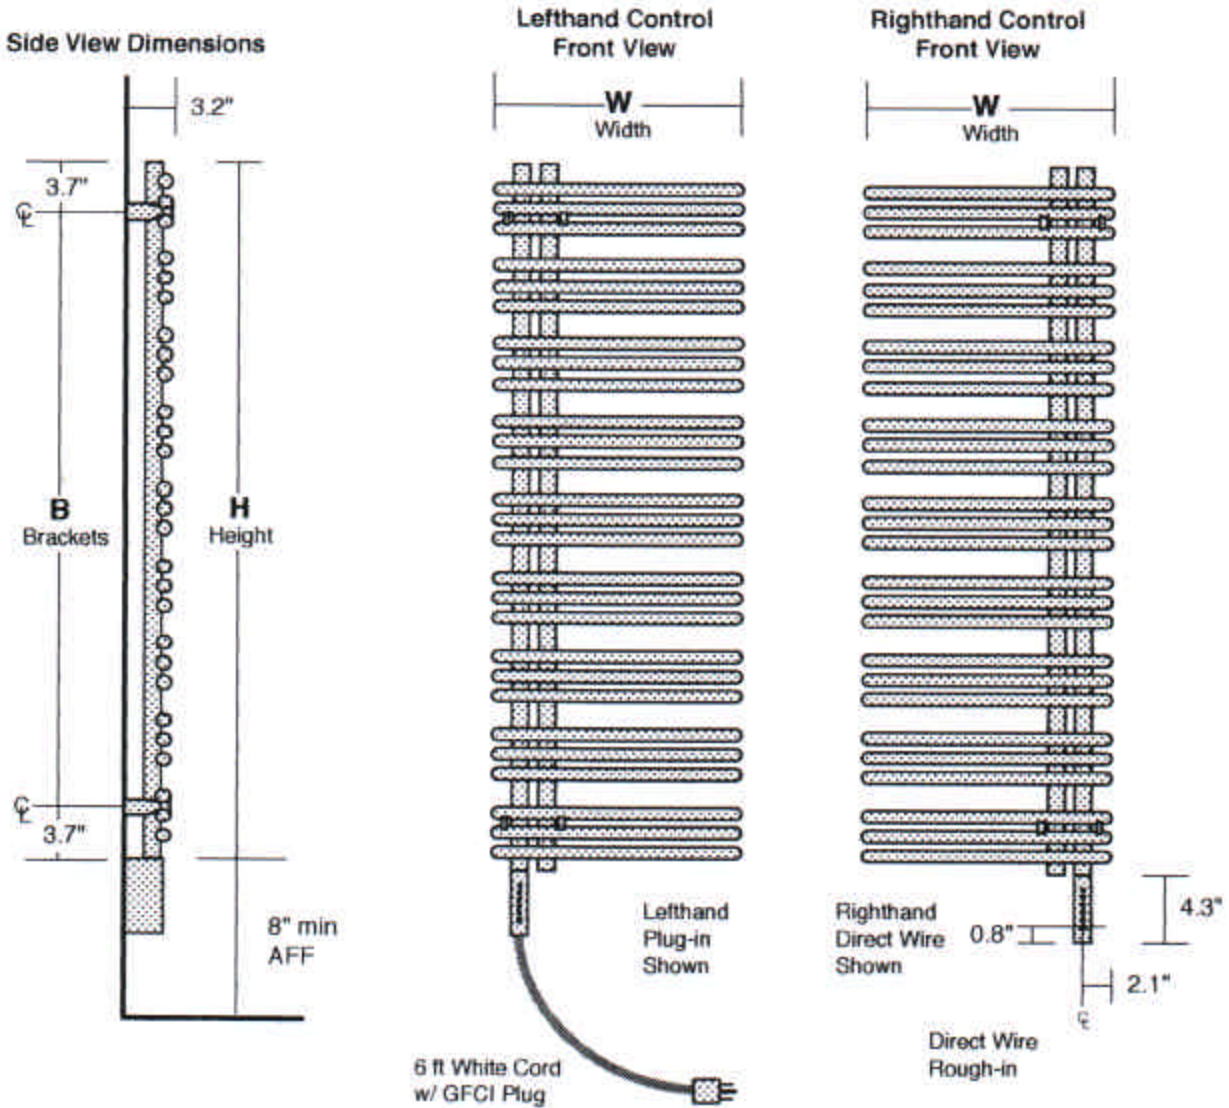

# Electric Versus Dimensions

Model	H	W	B	Wattage	Control
VTREL-5223	51.3 in	22.8 in	43.9 in	600W	Left
VTRER-5223	51.3 in	22.8 in	43.9 in	600W	Right
VTREL-6923	68.4 in	22.8 in	61.0 in	900W	Left
VTRER-6923	68.4 in	22.8 in	61.0 in	900W	Right

**H** = Height Dimension  
**W** = Width Dimension  
**B** = Bracket to Bracket Dimension