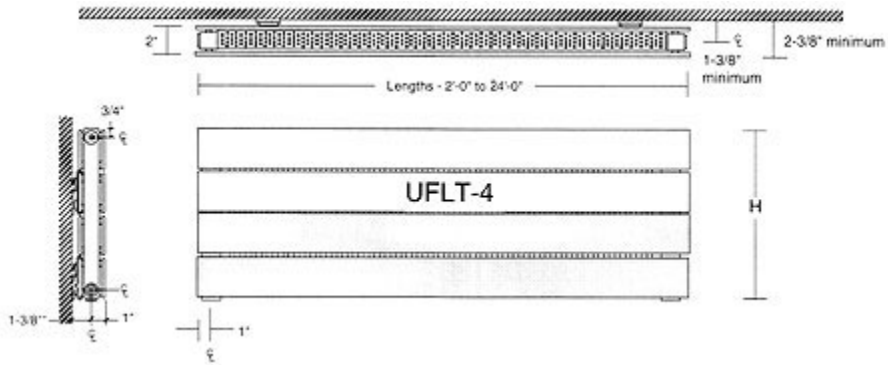

Model Type UFLT

Wall Mounting

- For Radiators
- 20" to 60" Long - Use 4 K12LT Brackets, one at each end
 - 62" to 138" Long - Use 6 K12LT Brackets, one at each end, one in the middle
 - 140" to 236" Long - Use 8 K12LT Brackets, one at each end, two distributed evenly in the middle