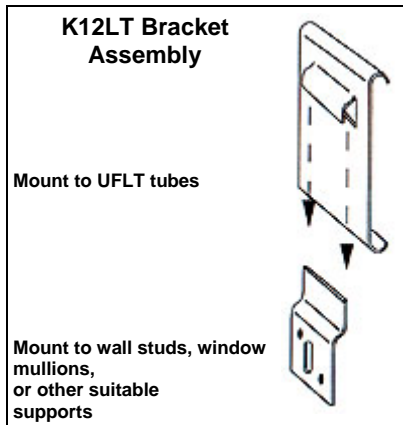

Model Type UFLT

Wall Mounting

- For Radiators
- 20" to 60" Long - Use 4 K12LT Brackets, one at each end
 - 62" to 138" Long - Use 6 K12LT Brackets, one at each end, one in the middle
 - 140" to 236" Long - Use 8 K12LT Brackets, one at each end, two distributed evenly in the middle

MOUNTING SYSTEMS

UFLT-2