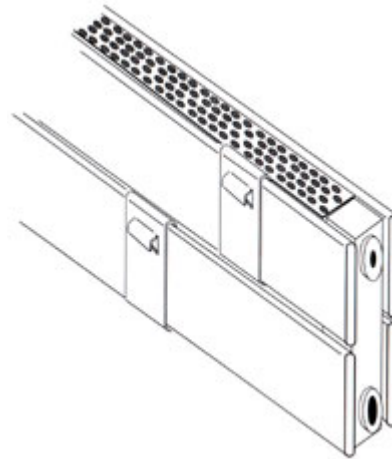

MOUNTING SYSTEMS

UFLT-2