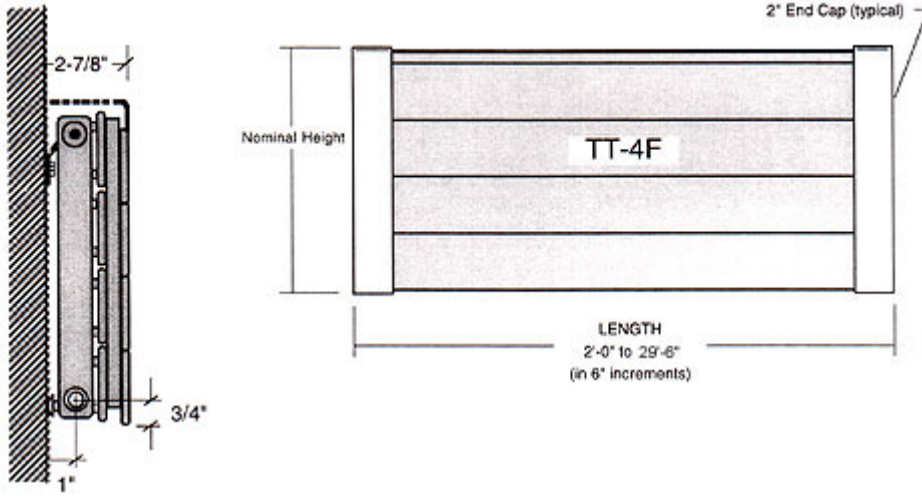

Model Type ThermoTouch

Wall Mounting

top view

front view

MODEL	NOMINAL HEIGHT	BTUH @ 180°F
ThermoTouch-2F	6"	610
ThermoTouch-3F	9"	784
ThermoTouch-4F	12"	952