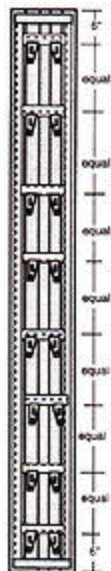

Model Type RV Wall Mounting

K11 Wall Bracket

20" to 48"
[4] K11's

Side Perforated
Grille - Both sides of
radiator
(typical of
all sizes)

50" to 84"
[6] K11's

86" to 118"
[8] K11's

120" to 152"
[10] K11

154" to 188"
[12] K11's

190" to 222"
[14] K11's

224" to 258"
[16] K11's

260" to 290"
[18] K11's

292" to 326"
[20] K11's

328" to 354"
[22] K11's