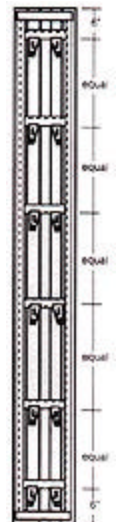

Model Type RV Wall Mounting

K11 Wall Bracket

20" to 48"
[4] K11's

Side Perforated
Grille - Both sides of
radiator
(typical of
all sizes)

50" to 84"
[6] K11's

86" to 118"
[8] K11's

120" to 152"
[10] K11

154" to 188"
[12] K11's

190" to 222"
[14] K11's

224" to 258"
[16] K11's

260" to 290"
[18] K11's

292" to 326"
[20] K11's

328" to 354"
[22] K11's