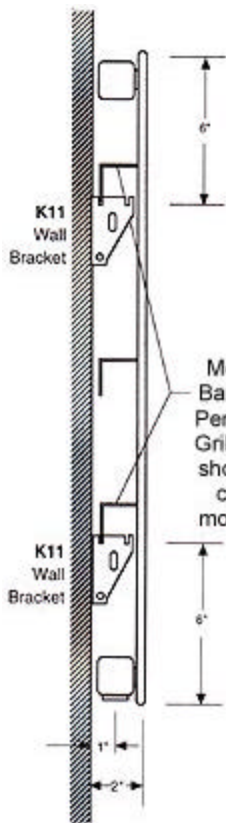

Model Type RV Wall Mounting

K11 Wall Bracket

20" to 48"
[4] K11's

Side Perforated
Grille - Both sides of
radiator
(typical of
all sizes)

50" to 84"
[6] K11's

86" to 118"
[8] K11's

120" to 152"
[10] K11

154" to 188"
[12] K11's

190" to 222"
[14] K11's

224" to 258"
[16] K11's

260" to 290"
[18] K11's

292" to 326"
[20] K11's

328" to 354"
[22] K11's