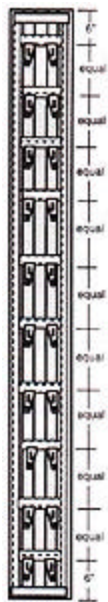

Model Type RV Wall Mounting

K11 Wall Bracket

20" to 48"
[4] K11's

Side Perforated
Grille - Both sides of
radiator
(typical of
all sizes)

50" to 84"
[6] K11's

86" to 118"
[8] K11's

120" to 152"
[10] K11

154" to 188"
[12] K11's

190" to 222"
[14] K11's

224" to 258"
[16] K11's

260" to 290"
[18] K11's

292" to 326"
[20] K11's

328" to 354"
[22] K11's