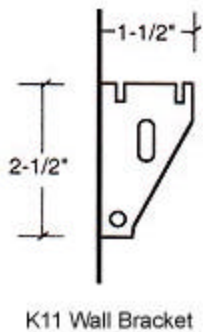

Model Type RV Wall Mounting

K11 Wall Bracket

20" to 48"
[4] K11's

Side Perforated
Grille - Both sides of
radiator
(typical of
all sizes)

50" to 84"
[6] K11's

86" to 118"
[8] K11's

120" to 152"
[10] K11

154" to 188"
[12] K11's

190" to 222"
[14] K11's

224" to 258"
[16] K11's

260" to 290"
[18] K11's

292" to 326"
[20] K11's

328" to 354"
[22] K11's