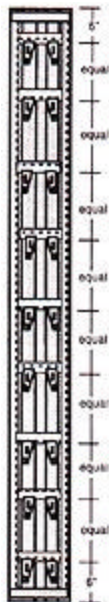

Model Type RV Wall Mounting

K11 Wall Bracket

20" to 48"
[4] K11's

Side Perforated
Grille - Both sides of
radiator
(typical of
all sizes)

50" to 84"
[6] K11's

86" to 118"
[8] K11's

120" to 152"
[10] K11

154" to 188"
[12] K11's

190" to 222"
[14] K11's

224" to 258"
[16] K11's

260" to 290"
[18] K11's

292" to 326"
[20] K11's

328" to 354"
[22] K11's