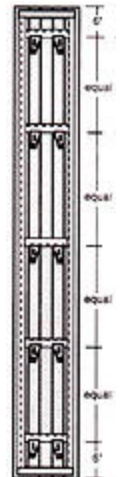

Model Type RV Wall Mounting

K11 Wall Bracket

20" to 48"
[4] K11's

Side Perforated
Grille - Both sides of
radiator
(typical of
all sizes)

50" to 84"
[6] K11's

86" to 118"
[8] K11's

120" to 152"
[10] K11

154" to 188"
[12] K11's

190" to 222"
[14] K11's

224" to 258"
[16] K11's

260" to 290"
[18] K11's

292" to 326"
[20] K11's

328" to 354"
[22] K11's