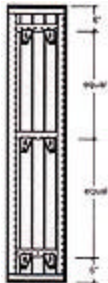

Model Type RV Wall Mounting

K11 Wall Bracket

20" to 48"
[4] K11's

Side Perforated
Grille - Both sides of
radiator
(typical of
all sizes)

50" to 84"
[6] K11's

86" to 118"
[8] K11's

120" to 152"
[10] K11

154" to 188"
[12] K11's

190" to 222"
[14] K11's

224" to 258"
[16] K11's

260" to 290"
[18] K11's

292" to 326"
[20] K11's

328" to 354"
[22] K11's