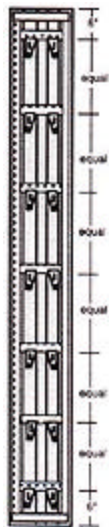

Model Type RV Wall Mounting

K11 Wall Bracket

20" to 48"
[4] K11's

Side Perforated
Grille - Both sides of
radiator
(typical of
all sizes)

50" to 84"
[6] K11's

86" to 118"
[8] K11's

120" to 152"
[10] K11

154" to 188"
[12] K11's

190" to 222"
[14] K11's

224" to 258"
[16] K11's

260" to 290"
[18] K11's

292" to 326"
[20] K11's

328" to 354"
[22] K11's