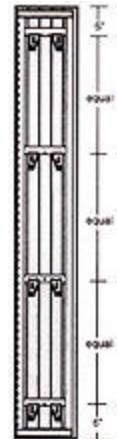

Model Type RV Wall Mounting

K11 Wall Bracket

20" to 48"
[4] K11's

Side Perforated
Grille - Both sides of
radiator
(typical of
all sizes)

50" to 84"
[6] K11's

86" to 118"
[8] K11's

120" to 152"
[10] K11

154" to 188"
[12] K11's

190" to 222"
[14] K11's

224" to 258"
[16] K11's

260" to 290"
[18] K11's

292" to 326"
[20] K11's

328" to 354"
[22] K11's