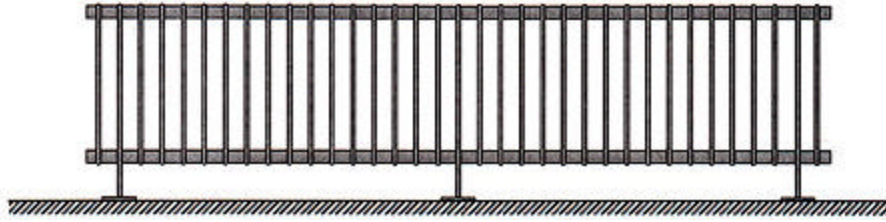

# Model Type RS2

Floor Mounting

## RS2 Models

- For Radiators **6" to 60"** Long - There are **2 KR-4 Pedestals**, one at each end
- 62" to 138"** Long - There are **3 KR-4 Pedestals**, one at each end, one at the center
- 140" to 236"** Long - There are **4 KR-4 Pedestals**, one at each end, two in the middle
- 238" to 240"** Long - There are **5 KR-4 Pedestals**, one at each end, three in the middle

## KR-4 Base Plate Detail