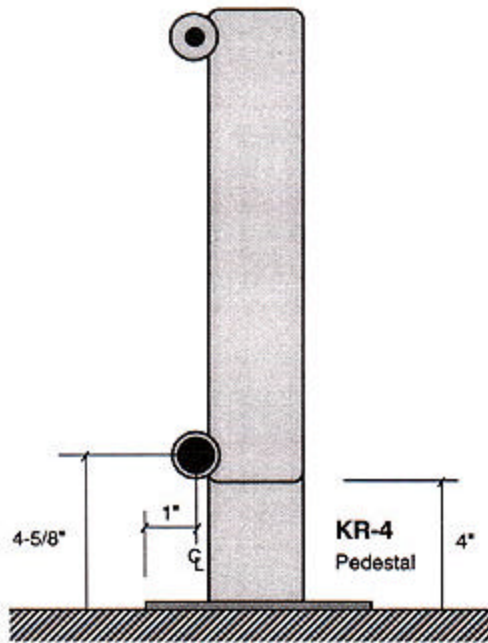

# Model Type RS2

Floor Mounting

## RS2 Models

- For Radiators **6" to 60"** Long - There are **2 KR-4 Pedestals**, one at each end
- 62" to 138"** Long - There are **3 KR-4 Pedestals**, one at each end, one at the center
- 140" to 236"** Long - There are **4 KR-4 Pedestals**, one at each end, two in the middle
- 238" to 240"** Long - There are **5 KR-4 Pedestals**, one at each end, three in the middle

## KR-4 Base Plate Detail