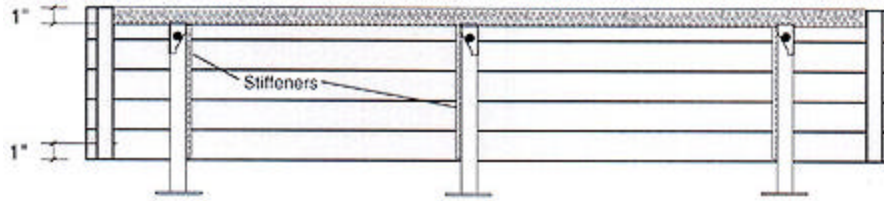

Model Type R Floor Mounting

R Models (back view)

- For Radiators **20" to 60"** Long - Use **2 KR10 Post Mounts**, one at each end
- 62" to 138"** Long - Use **3 KR10 Post Mounts**, one at each end, one at the center
- 140" to 236"** Long - Use **4 KR10 Post Mounts**, one at each end, two distributed evenly in the middle
- 238" to 296"** Long - Use **5 KR10 Post Mounts**, one at each end, three distributed evenly in the middle
- 298" to 354"** Long - Use **6 KR10 Post Mounts**, one at each end, four distributed evenly in the middle