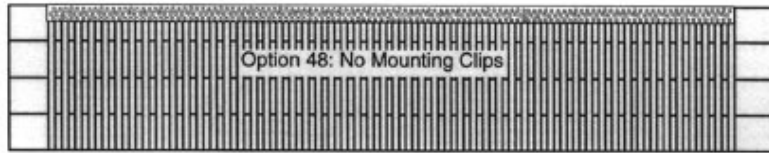

## Model Type R3F

Floor Mounting

**R3F Models: R3F-1, R3F-2, R3F-3 and R3F-4 only (back view)**

For Radiators **20" to 60" Long** - Use **2 KR30 or KR20** Brackets, one within 12 inches of each end

**62" to 138" Long** - Use **3 KR30 or KR20** Brackets, one at each end, one at the center

**140" to 236" Long** - Use **4 KR30 or KR20** Brackets, one at each end, two distributed evenly in the middle

**238" to 296" Long** - Use **5 KR30 or KR20** Brackets, one at each end, three distributed evenly in the middle

**298" to 354" Long** - Use **6 KR30 or KR20** Brackets, one at each end, four distributed evenly in the middle