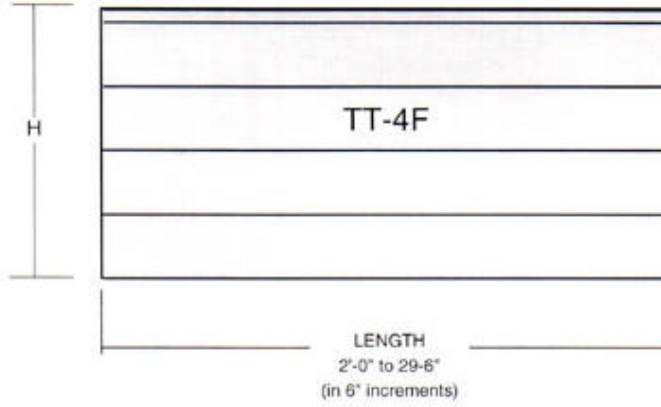

Piping Options

C or D Type Piping

top view - shown with 12" end trims

side view

front view

| Model | Nominal Height |
|-------|----------------|
| TT-2F | 6" |
| TT-3F | 9" |
| TT-4F | 12" |