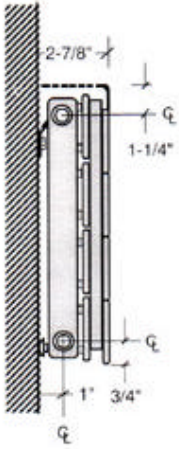

Piping Options

C or D Type Piping

top view - shown with 12" end trims

side view

front view

| Model | Nominal Height |
|-------|----------------|
| TT-2F | 6" |
| TT-3F | 9" |
| TT-4F | 12" |