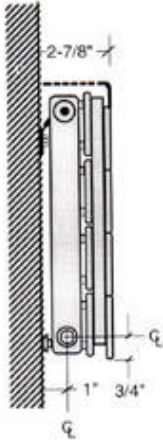

Piping Options

B Type Piping

top view - shown with 12" end trims

side view

front view

Model	Nominal Height
TT-2F	6"
TT-3F	9"
TT-4F	12"