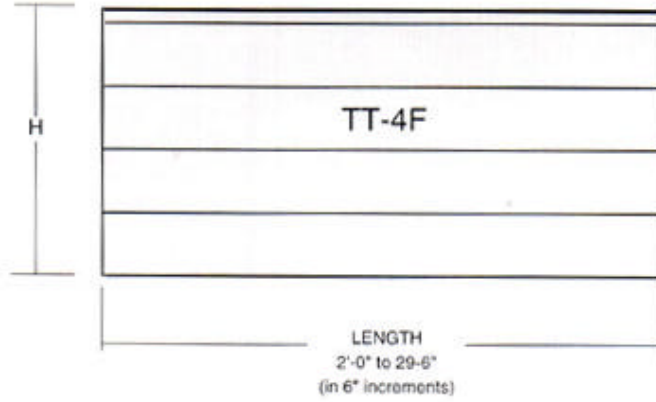

Piping Options

B Type Piping

top view - shown with 12" end trims

side view

front view

Model	Nominal Height
TT-2F	6"
TT-3F	9"
TT-4F	12"