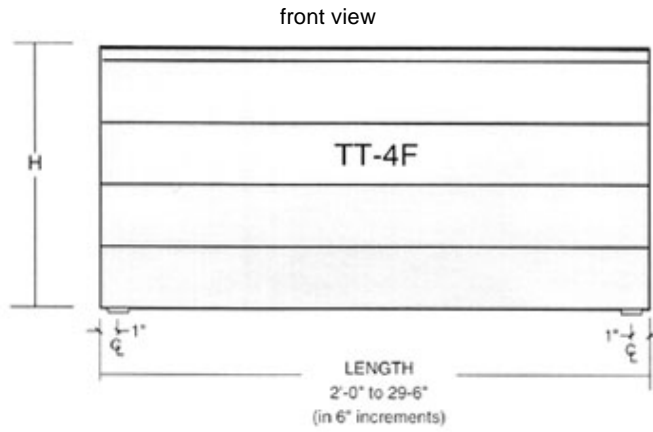

## Piping Options A Type Piping

top view - shown with 2" end caps

side view

Model	Nominal Height
TT-2F	6"
TT-3F	9"
TT-4F	12"