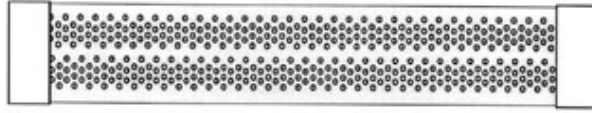

## Piping Options A Type Piping

top view - shown with 2" end caps

side view

Model	Nominal Height
TT-2F	6"
TT-3F	9"
TT-4F	12"