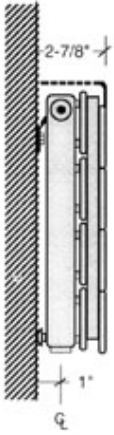

## Piping Options A Type Piping

top view - shown with 2" end caps

side view

Model	Nominal Height
TT-2F	6"
TT-3F	9"
TT-4F	12"