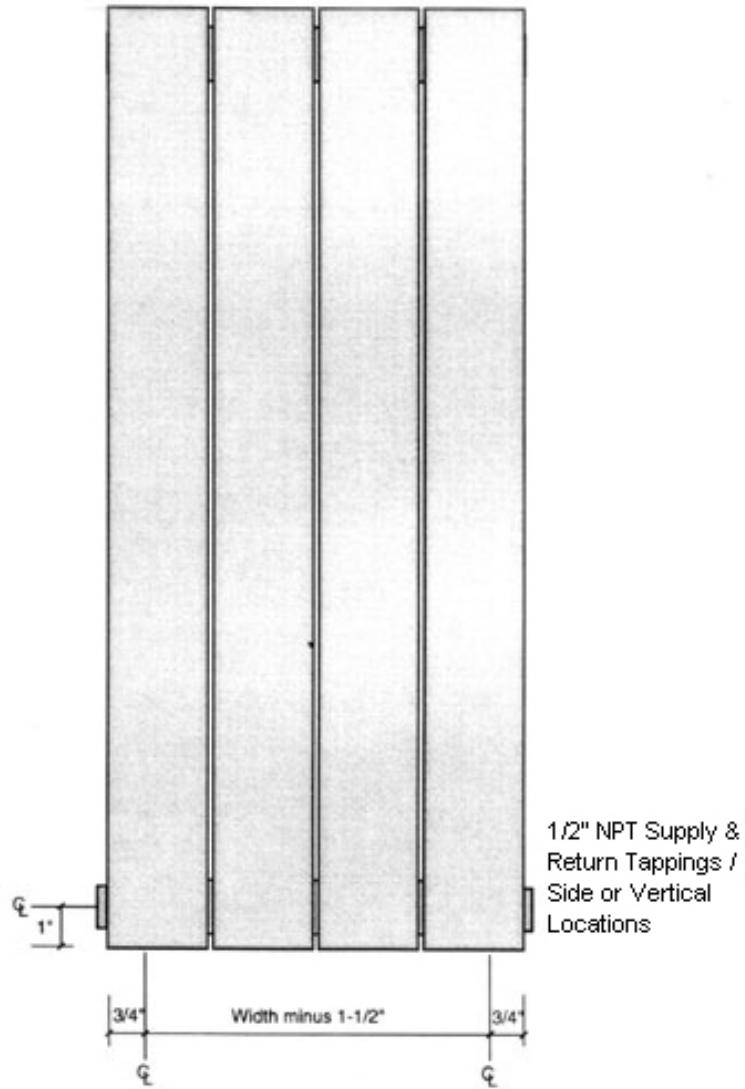

Piping Details

1/8" NPT Air Vent Tapping / Top Return Vertical Location
 Air Vent (Manual or Automatic) is by Others

RV-4 with Both Side & Vertical Connections Shown For Example Only