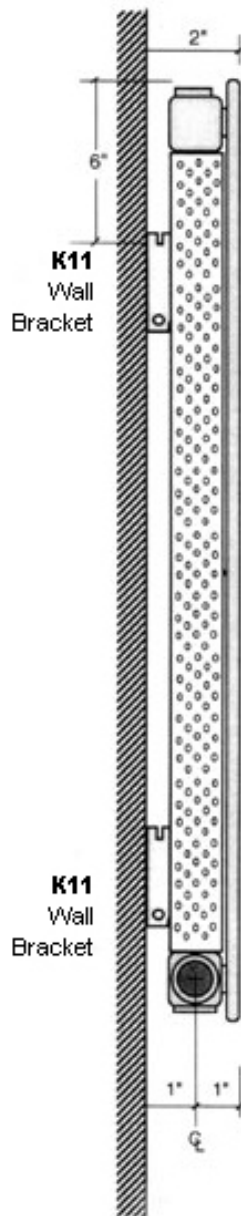

Piping Details

1/8" NPT Air Vent Tapping / Top Return Vertical Location
 Air Vent (Manual or Automatic) is by Others

RV-4 with Both Side & Vertical Connections Shown For Example Only