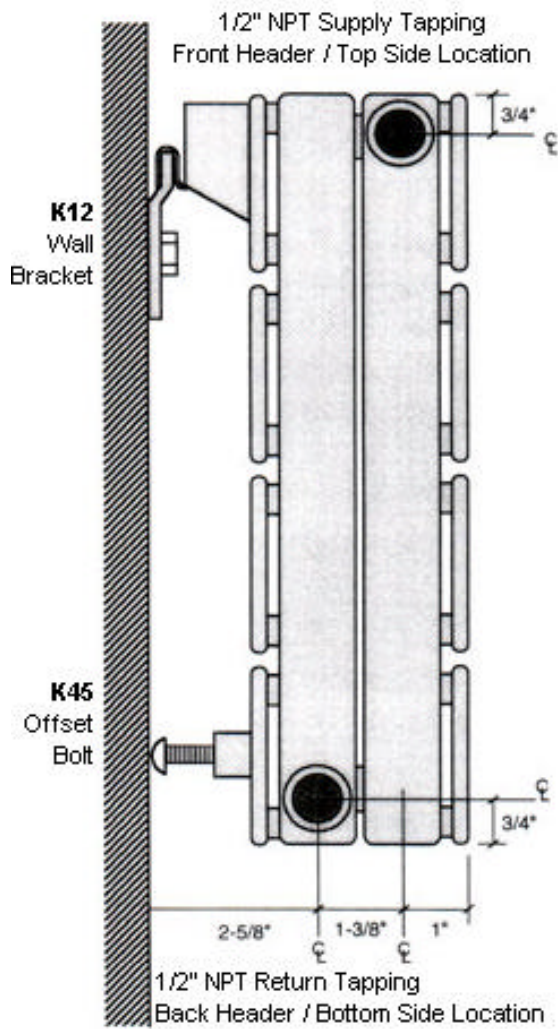

Piping Details C or D Type

1/8" NPT Air Vent Tapping / Top side
Location - Air Vent (Manual or Automatic)
is by others

R2F-4 Shown for Example Only