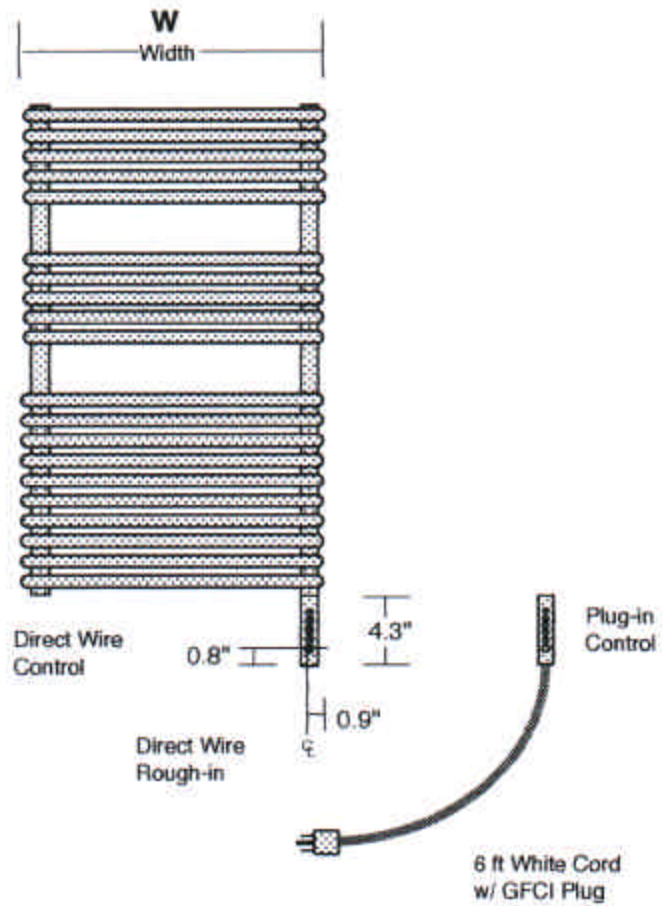

# Electric Solea Dimensions

Side View Dimensions

Front View Dimensions

Model	H	W	B	Wattage
STRE-3420	33.8 in	19.7 in	24.4 in	450W
STRE-5420	53.3 in	19.7 in	43.9 in	900W

**H** = Height Dimension

**W** = Width Dimension

**B** = Bracket to Bracket Dimension