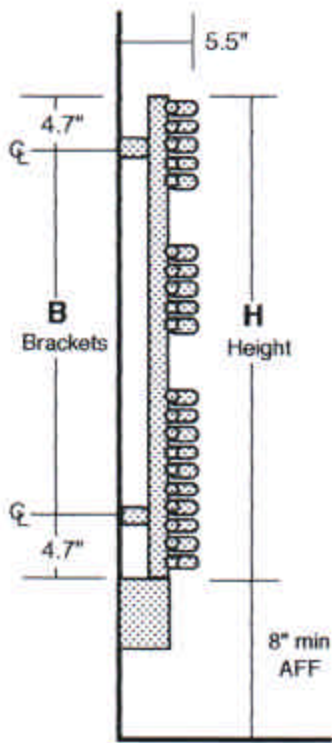

# Electric Solea Dimensions

Side View Dimensions

Front View Dimensions

Model	H	W	B	Wattage
STRE-3420	33.8 in	19.7 in	24.4 in	450W
STRE-5420	53.3 in	19.7 in	43.9 in	900W

**H** = Height Dimension

**W** = Width Dimension

**B** = Bracket to Bracket Dimension