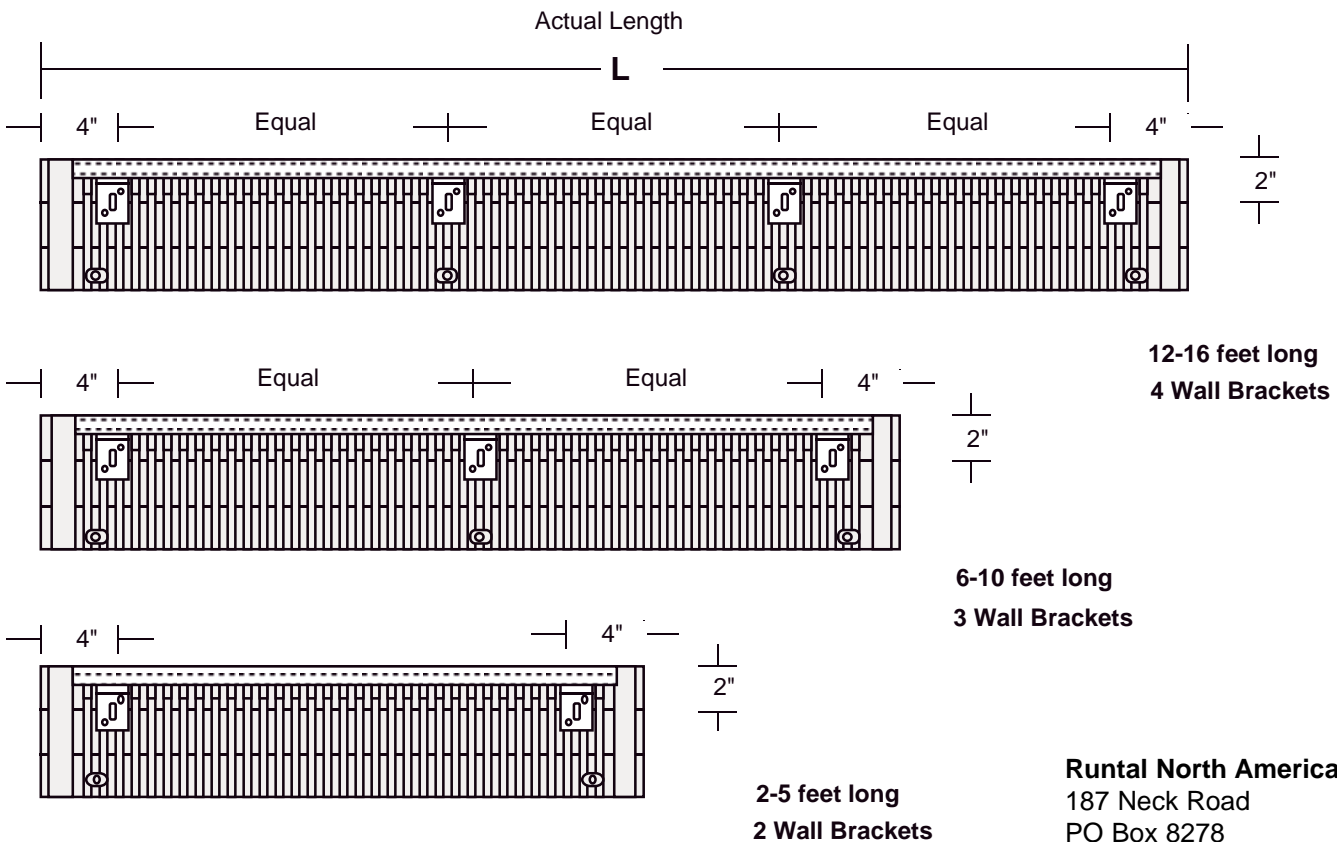

VLX Baseboard Specifications

#Tubes	Model	H	
1	VLX7/7	2.8 in	
2	VLX14/14	5.7 in	
3	VLX21/21	8.6 in	
4	VLX28/28	11.5 in	

Runtal North America, Inc.
 187 Neck Road
 PO Box 8278
 Ward Hill, MA 01835
 1-800-526-2621
 In Canada: 1-888-829-4901
 Fax 1-978-372-7140
<http://www.runtalnorthamerica.com>
info@runtalnorthamerica.com