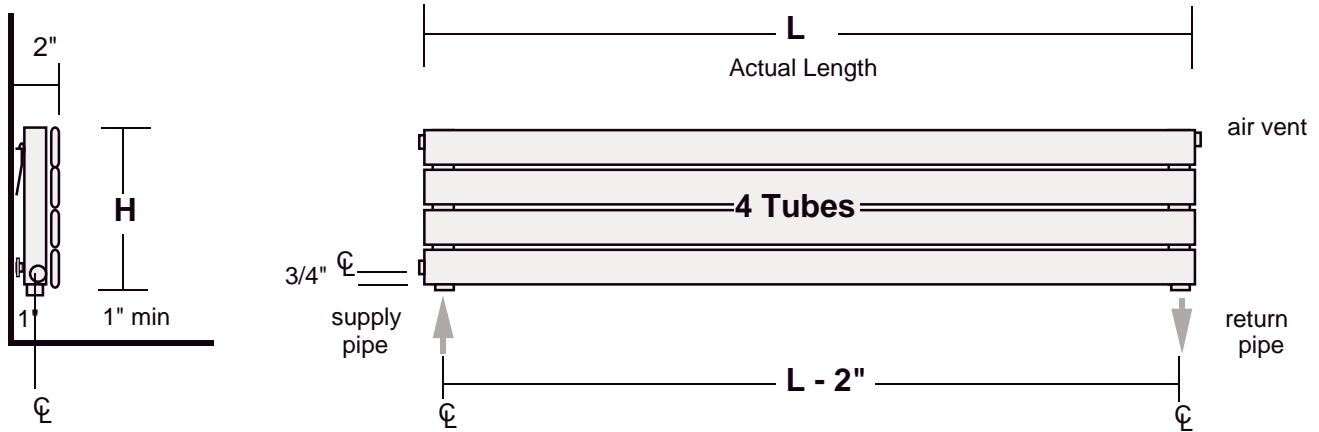

VLX Baseboard Specifications

#Tubes	Model	H	
1	VLX7/7	2.8 in	
2	VLX14/14	5.7 in	
3	VLX21/21	8.6 in	
4	VLX28/28	11.5 in	

Runtal North America, Inc.
 187 Neck Road
 PO Box 8278
 Ward Hill, MA 01835
 1-800-526-2621
 In Canada: 1-888-829-4901
 Fax 1-978-372-7140
<http://www.runtalnorthamerica.com>
info@runtalnorthamerica.com